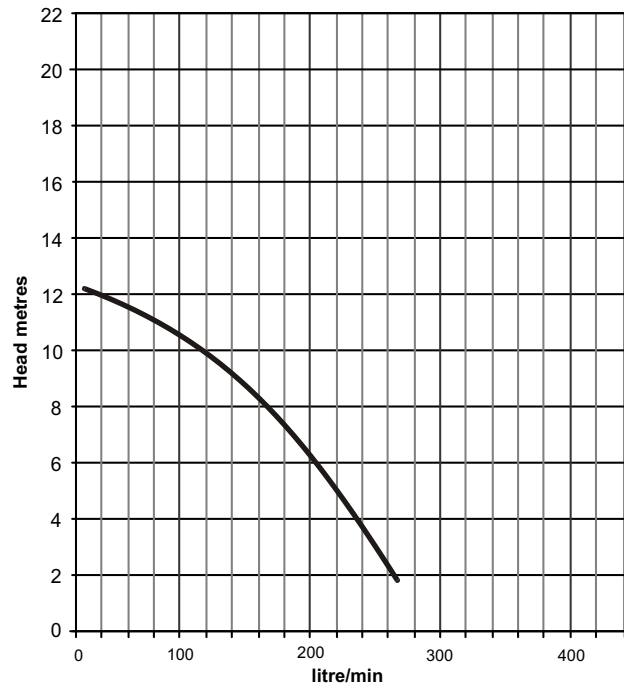

PW-7P-MD

DIMENSIONAL SCHEMATIC AND PERFORMANCE

DIMENSIONS mm

not to scale
specifications are subject to change

Details may change depending upon the motor specified

PERFORMANCE

Tests obtained
50 hz 2860 rpm
— 1.1 SG