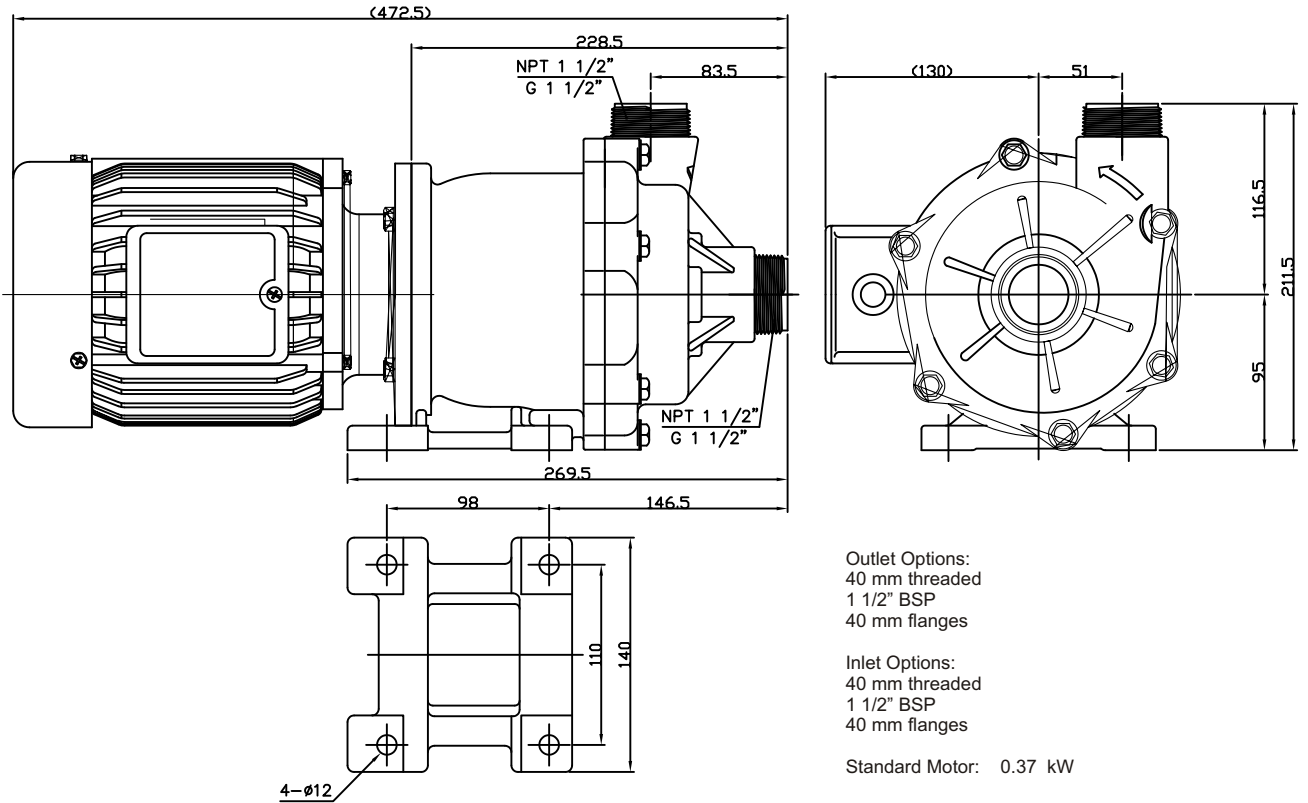

PW-7P-MD

DIMENSIONAL SCHEMATIC AND PERFORMANCE

DIMENSIONS mm

not to scale
specifications are subject to change

Details may change depending upon the motor specified

PERFORMANCE

Tests obtained
50 hz 2860 rpm
— 1.1 SG