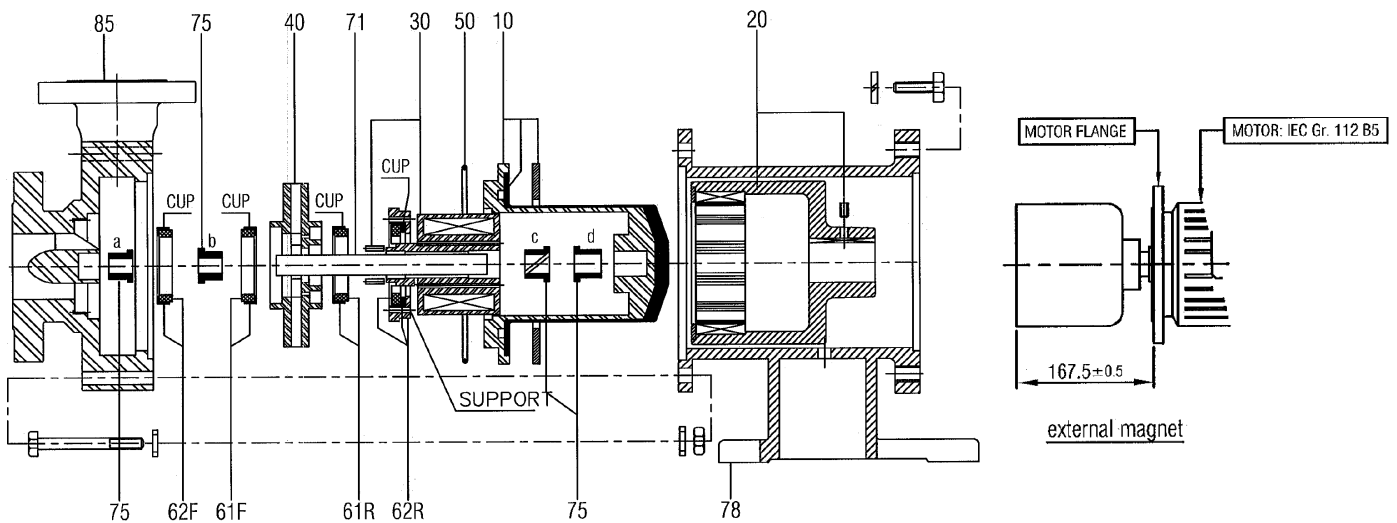

PCM-SP 5X16

MAGNETICALLY DRIVEN, SINGLE-STAGE SELF-PRIMING CENTRIFUGAL

- ☑ Self-priming centrifugal pump
- ☑ Up to 29m³/h (480l/min) flow
- ☑ Up to 32m head
- ☑ Available flanged connections
- ☑ PP or PVDF Construction
- ☑ Machined from solid block Techno-polymers

SPECIFICATION

FEATURES

Temp: Max 100°C
 Pressure: 10 Bar (System)
 Connections: PN16 Flange
 ANSI 150 Flange

WETTED MATERIALS

Front Cover: PP / PVDF
 O Ring: EPDM
 Impeller: PP / PVDF
 Shaft / Thrust Brg: Ceramic
 Bearings: PTFEC
 Rear Housing: PP / PVDF

SPARES

REF	DESCRIPTION	MATERIAL	REF	DESCRIPTION	MATERIAL
10	Rear Casing+Reinforc. FC+Rear Casing Flange (INCL 75D)	PP / PVDF + FC + SS304	62F	Casing Front Thr Brg + Cup	Ceramic
20	Ext. Magnet	Neodym / Steel	62R	Casing Rear Thr Brg + Cup + Support	Ceramic
30	Int. Magnet (INCL 75B + 75C + O RINGS 2131 (E))	PP / PVDF / Neodym	71	SHAFT (INCL 75D)	Ceramic
40	Impeller (INCL 61F + 61R)	PP / PVDF	75	Bearings (A+B+C+D)	PTFEC
50	O Ring 228 (628)	EPDM	78	Bracket (INCL 79)	Cast Iron
61F	Imp. Front Thr. Brg+Cup	PTFEC	85	Pump Head (INCL 62 + 75A)	PP / PVDF
61R	Imp. Rear Thr. Brg+Cup	PTFEC			

MAGNETICALLY DRIVEN, SINGLE-STAGE CENTRIFUGAL

DIMENSIONS

MODEL	DNs / I mm	DNd / Q mm	A	B	C	D	E	F	G	L	M	N	O	P
4 x 13	40	40	184	398	155	193	136	12	214	270	170	65	305	200
5 x 16	50	50	178	447	220	250	175	14	269	340	228	20	372	250
6.5 x 17	65	65	203	529	250	290	200	16	326	402	233	29	374	300