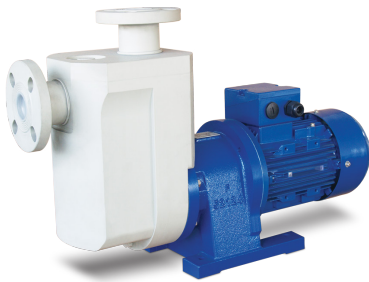

PCM-SP 5X16

MAGNETICALLY DRIVEN, SINGLE-STAGE SELF-PRIMING CENTRIFUGAL

- ☑ Self-priming centrifugal pump
- ☑ Up to 29m³/h (480l/min) flow
- ☑ Up to 32m head
- ☑ Available flanged connections
- ☑ PP or PVDF Construction
- ☑ Machined from solid block Techno-polymers

SPECIFICATION

FEATURES

Temp: Max 100°C
 Pressure: 10 Bar (System)
 Connections: PN16 Flange
 ANSI 150 Flange

WETTED MATERIALS

Front Cover: PP / PVDF
 O Ring: EPDM
 Impeller: PP / PVDF
 Shaft / Thrust Brg: Ceramic
 Bearings: PTFEC
 Rear Housing: PP / PVDF

SPARES

REF	DESCRIPTION	MATERIAL	REF	DESCRIPTION	MATERIAL
10	Rear Casing+Reinforc. FC+Rear Casing Flange (INCL 75D)	PP / PVDF + FC + SS304	62F	Casing Front Thr Brg + Cup	Ceramic
20	Ext. Magnet	Neodym / Steel	62R	Casing Rear Thr Brg + Cup + Support	Ceramic
30	Int. Magnet (INCL 75B + 75C + O RINGS 2131 (E))	PP / PVDF / Neodym	71	SHAFT (INCL 75D)	Ceramic
40	Impeller (INCL 61F + 61R)	PP / PVDF	75	Bearings (A+B+C+D)	PTFEC
50	O Ring 228 (628)	EPDM	78	Bracket (INCL 79)	Cast Iron
61F	Imp. Front Thr. Brg+Cup	PTFEC	85	Pump Head (INCL 62 + 75A)	PP / PVDF
61R	Imp. Rear Thr. Brg+Cup	PTFEC			