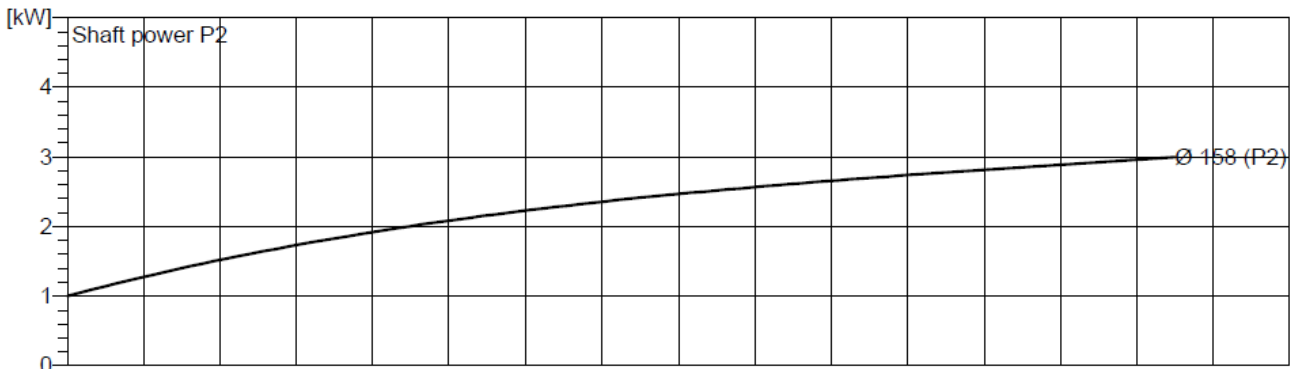

PCM-SP 5X16

MAGNETICALLY DRIVEN, SINGLE-STAGE CENTRIFUGAL

PERFORMANCE

March May Ltd, Howard Road, Eaton Socon, St. Neots, Cambridgeshire, PE19 8NZ, UK

Tel: +44 (0) 1480 214444 Fax: +44 (0) 1480 405336 E-mail: sales@marchmay.co.uk Website: www.marchmay.co.uk