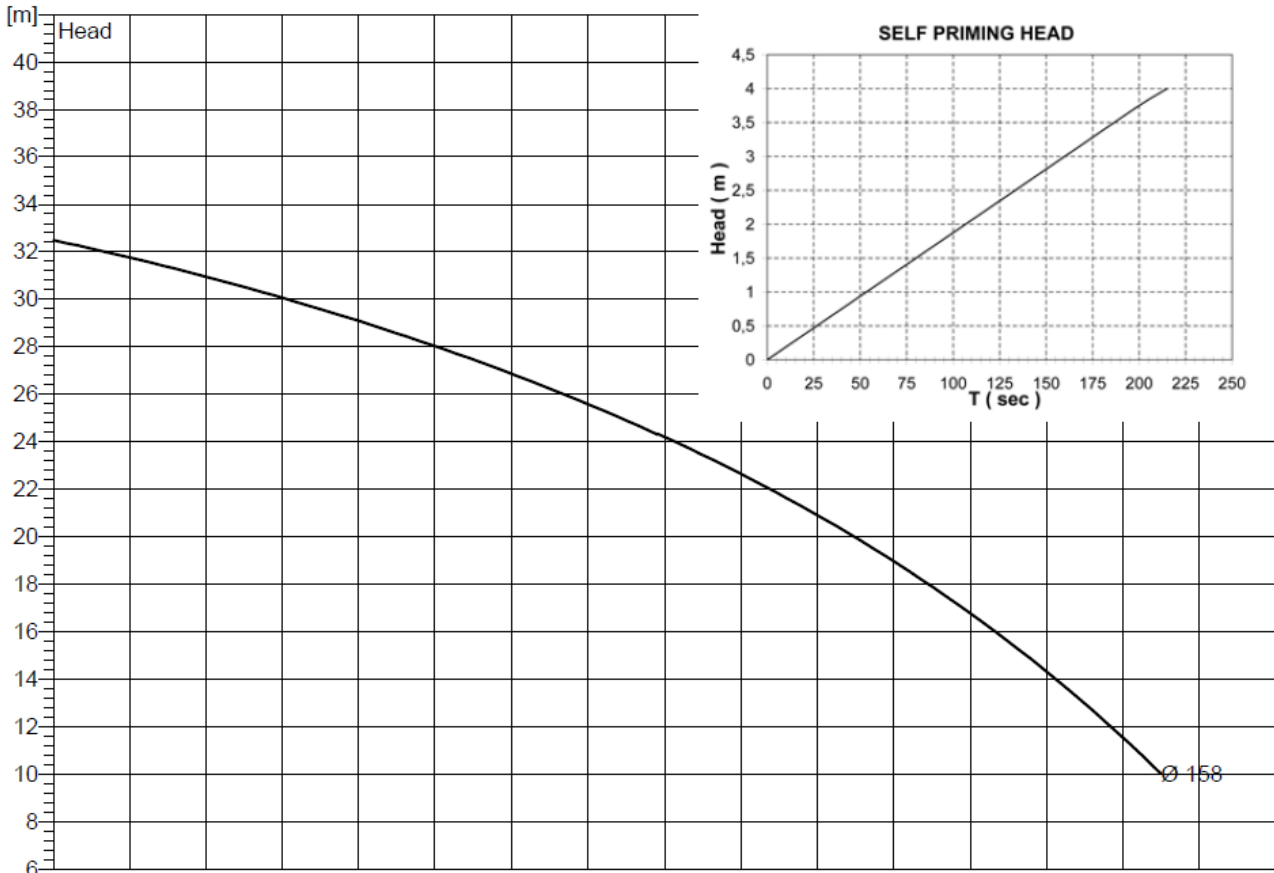

PCM-SP 5X16

MAGNETICALLY DRIVEN, SINGLE-STAGE CENTRIFUGAL

PERFORMANCE

March May Ltd, Howard Road, Eaton Socon, St. Neots, Cambridgeshire, PE19 8NZ, UK

Tel: +44 (0) 1480 214444 Fax: +44 (0) 1480 405336 E-mail: sales@marchmay.co.uk Website: www.marchmay.co.uk