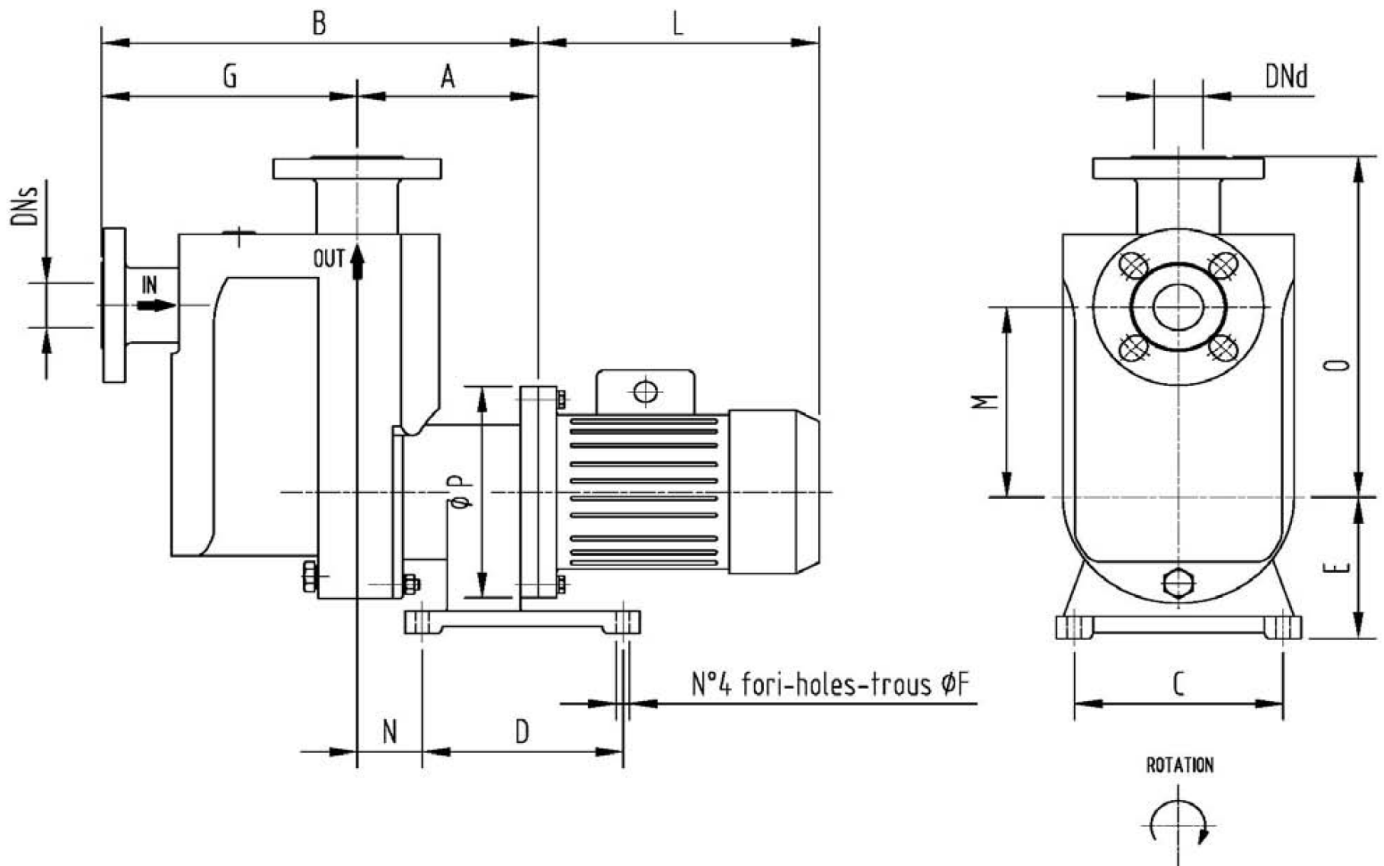

SPECIFICATION

FEATURES

Temp: Max 100°C
 Pressure: 10 Bar (System)
 Connections: PN16 Flange
 ANSI 150 Flange

WETTED MATERIALS

Front Cover: PP / PVDF
 O Ring: EPDM
 Impeller: PP / PVDF
 Shaft / Thrust Brg: Ceramic
 Bearings: PTFEC
 Rear Housing: PP / PVDF

MAGNETICALLY DRIVEN, SINGLE-STAGE CENTRIFUGAL

DIMENSIONS

MODEL	DNs / I mm	DNd / Q mm	A	B	C	D	E	F	G	L	M	N	O	P
4 x 13	40	40	184	398	155	193	136	12	214	270	170	65	305	200
5 x 16	50	50	178	447	220	250	175	14	269	340	228	20	372	250
6.5 x 17	65	65	203	529	250	290	200	16	326	402	233	29	374	300