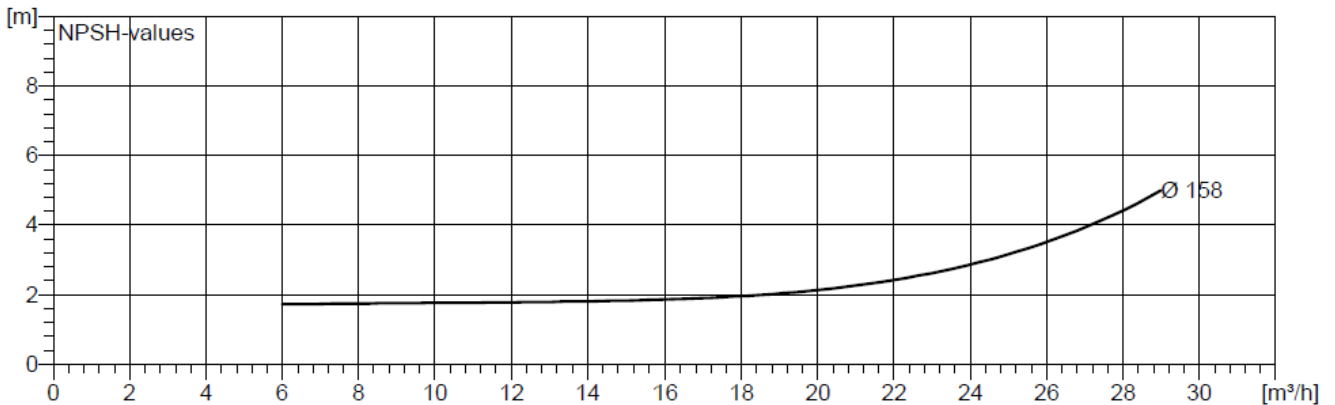

PCM-SP 5X16

MAGNETICALLY DRIVEN, SINGLE-STAGE CENTRIFUGAL

PERFORMANCE

March May Ltd, Howard Road, Eaton Socon, St. Neots, Cambridgeshire, PE19 8NZ, UK

Tel: +44 (0) 1480 214444 Fax: +44 (0) 1480 405336 E-mail: sales@marchmay.co.uk Website: www.marchmay.co.uk