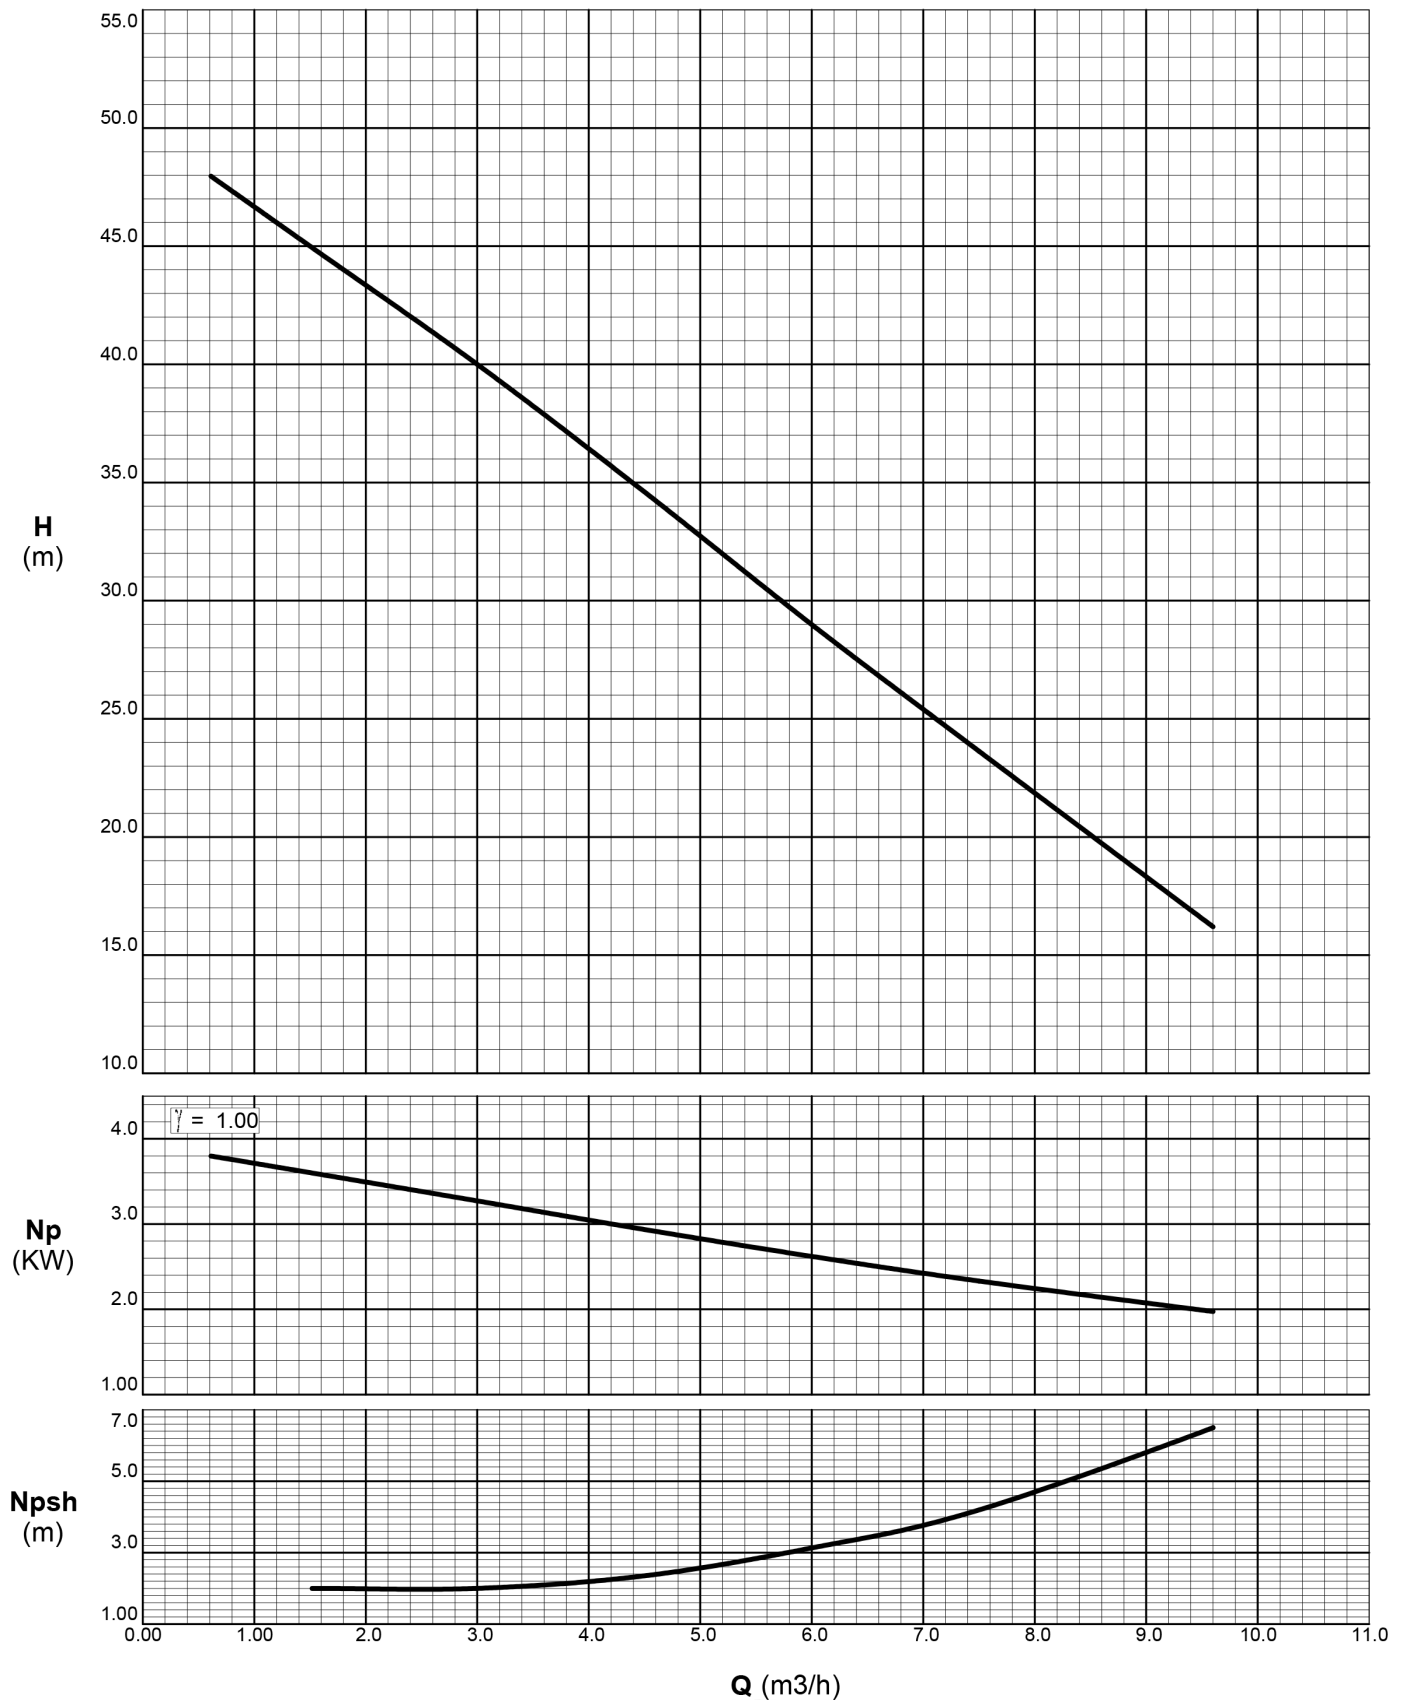

PTM 3X9

MAGNETICALLY DRIVEN, SINGLE-STAGE REGENERATIVE TURBINE

PERFORMANCE

March May Ltd, Howard Road, Eaton Socon, St. Neots, Cambridgeshire, PE19 8NZ, UK

Tel: +44 (0) 1480 214444 Fax: +44 (0) 1480 405336 E-mail: sales@marchmay.co.uk Website: www.marchmay.co.uk