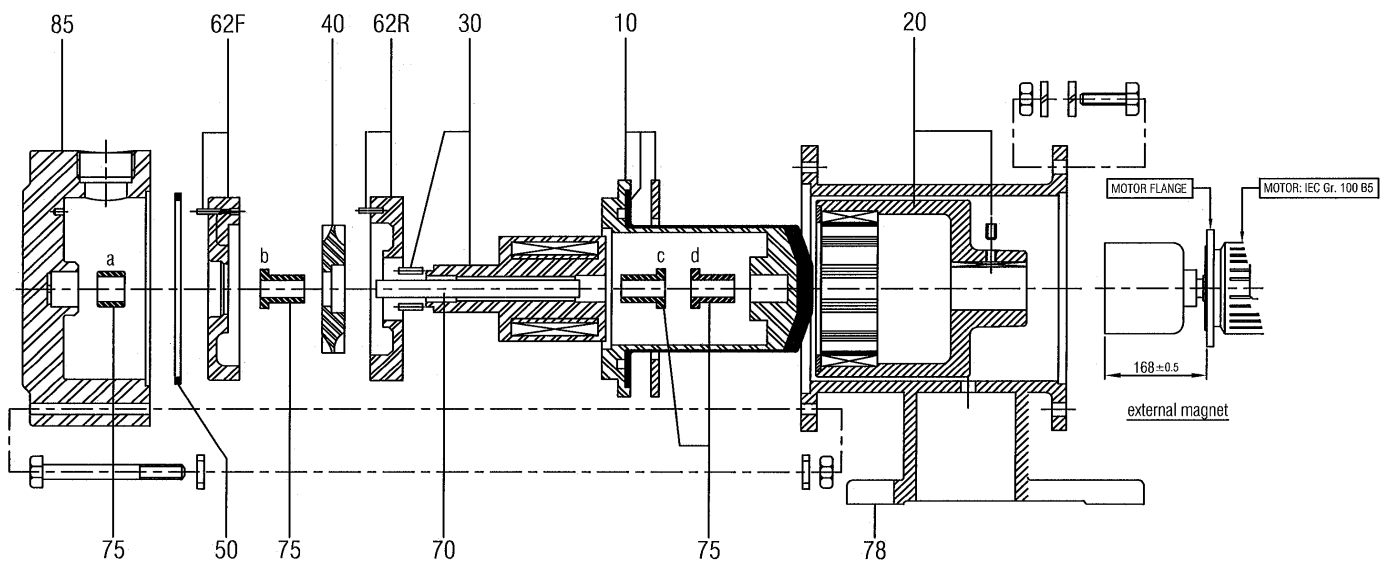

PTM 3X9

MAGNETICALLY DRIVEN, SINGLE-STAGE REGENERATIVE TURBINE

- ☑ Plastic Regenerative Turbine Pump
- ☑ Up to 9.6m³/h (160l/min) flow
- ☑ Up to 48m head
- ☑ Available with threaded or flanged connections
- ☑ No metal in contact with pumped liquid
- ☑ Available in Polypropylene or PVDF

SPECIFICATION

FEATURES

Temp:	Max 100°C
Pressure:	10 Bar (System)
Connections:	PN16 Flange ANSI 150 Flange BSP Threaded

WETTED MATERIALS

Front Cover:	PP or PVDF
O Ring:	EPDM or Viton
Impeller:	PVDF
Shaft:	Ceramic
Bearings:	PTFEC
Rear Housing:	PP or PVDF

SPARES

REF	DESCRIPTION	MATERIAL	REF	DESCRIPTION	MATERIAL
10	Rear Casing (INCL 75D)	PP or PVDF	62R	Rear Ring	PP or PVDF
20	Ext. Magnet	Neodym. / Steel	70	Shaft (INCL 75D)	Ceramic
30	Int. Magnet (INCL 75B+75C)	PP or PVDF / CoSm	75	Sleeve Bearings (A+B+C+D)	PTFEC
40	Impeller	PVDF	78	Bracket (200-130-24)	Cast Iron
50	O Ring	Viton or EPDM	85	Pump Head (INCL. 75A)	PP or PVDF
62F	Front Ring	PP or PVDF			

MAGNETICALLY DRIVEN, SINGLE-STAGE REGENERATIVE TURBINE

DIMENSIONS

MODEL	DNs / I		DNd / Q		A	B	C	D	E	F	G	L	M	N	O	P	R	S	T
	mm	Gas	mm	Gas															
2.5x75	25	1"	25	1"	191	237	155	193	136	12	46	270	117	73	142	200	5	106	5
2.5x8	25	1"	25	1"	191	237	155	193	136	12	46	270	117	73	142	200	5	106	5
3x9	32	1 1/4"	32	1 1/4"	223	275	220	250	175	14	52	340	140	65	166	250	7	123	7
3x10	32	1 1/4"	32	1 1/4"	245	289	250	290	200	16	44	402	149	71	179	300	7	132	7