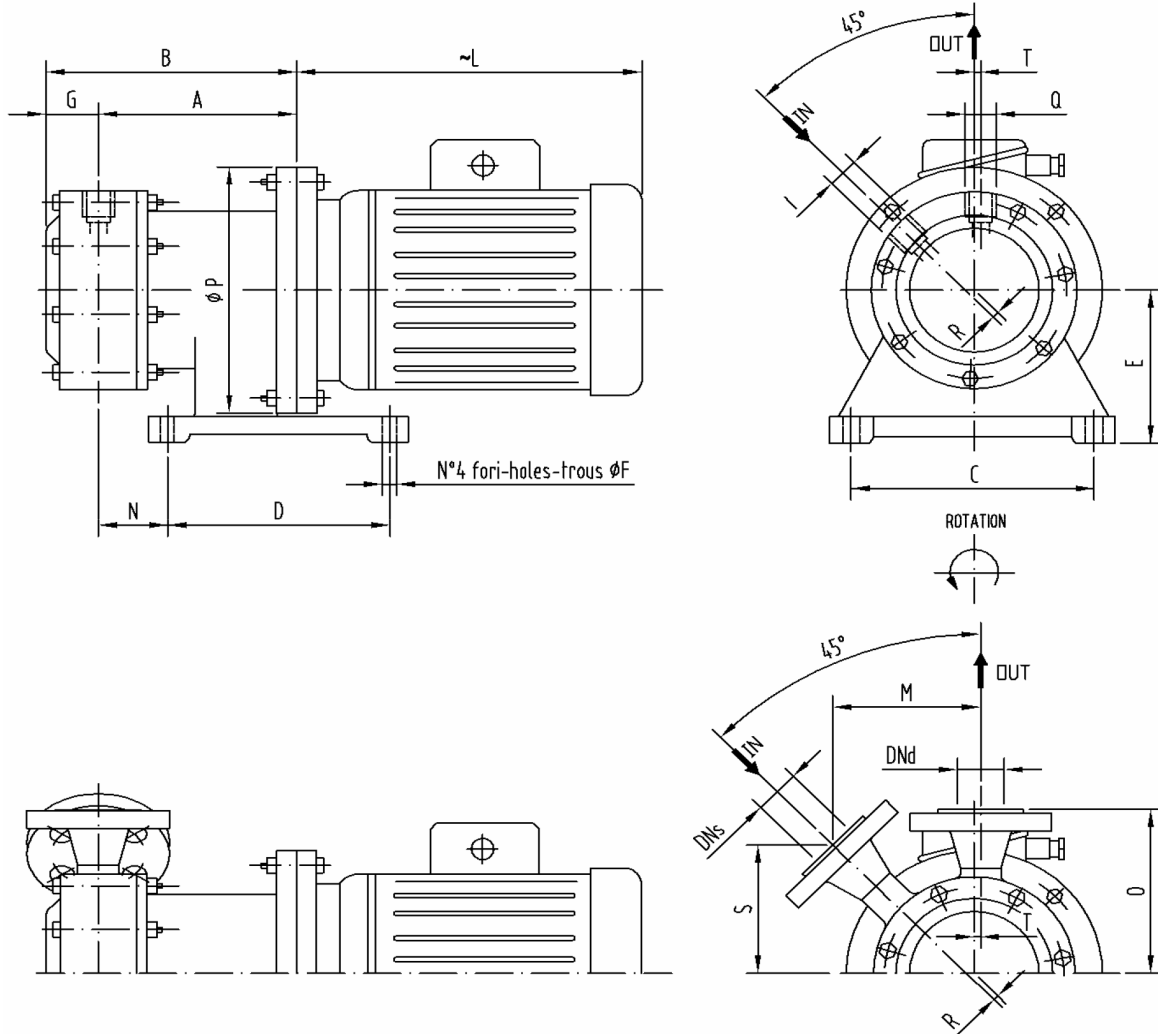

SPECIFICATION

FEATURES

Temp:	Max 100°C
Pressure:	10 Bar (System)
Connections:	PN16 Flange ANSI 150 Flange BSP Threaded

WETTED MATERIALS

Front Cover:	PP or PVDF
O Ring:	EPDM or Viton
Impeller:	PVDF
Shaft:	Ceramic
Bearings:	PTFEC
Rear Housing:	PP or PVDF

SPARES

REF	DESCRIPTION	MATERIAL	REF	DESCRIPTION	MATERIAL
10	Rear Casing (INCL 75D)	PP or PVDF	62R	Rear Ring	PP or PVDF
20	Ext. Magnet	Neodym. / Steel	70	Shaft (INCL 75D)	Ceramic
30	Int. Magnet (INCL 75B+75C)	PP or PVDF / CoSm	75	Sleeve Bearings (A+B+C+D)	PTFEC
40	Impeller	PVDF	78	Bracket (200-130-24)	Cast Iron
50	O Ring	Viton or EPDM	85	Pump Head (INCL. 75A)	PP or PVDF
62F	Front Ring	PP or PVDF			

MAGNETICALLY DRIVEN, SINGLE-STAGE REGENERATIVE TURBINE

DIMENSIONS

MODEL	DNs / I		DNd / Q		A	B	C	D	E	F	G	L	M	N	O	P	R	S	T
	mm	Gas	mm	Gas															
2.5x75	25	1"	25	1"	191	237	155	193	136	12	46	270	117	73	142	200	5	106	5
2.5x8	25	1"	25	1"	191	237	155	193	136	12	46	270	117	73	142	200	5	106	5
3x9	32	1 1/4"	32	1 1/4"	223	275	220	250	175	14	52	340	140	65	166	250	7	123	7
3x10	32	1 1/4"	32	1 1/4"	245	289	250	290	200	16	44	402	149	71	179	300	7	132	7