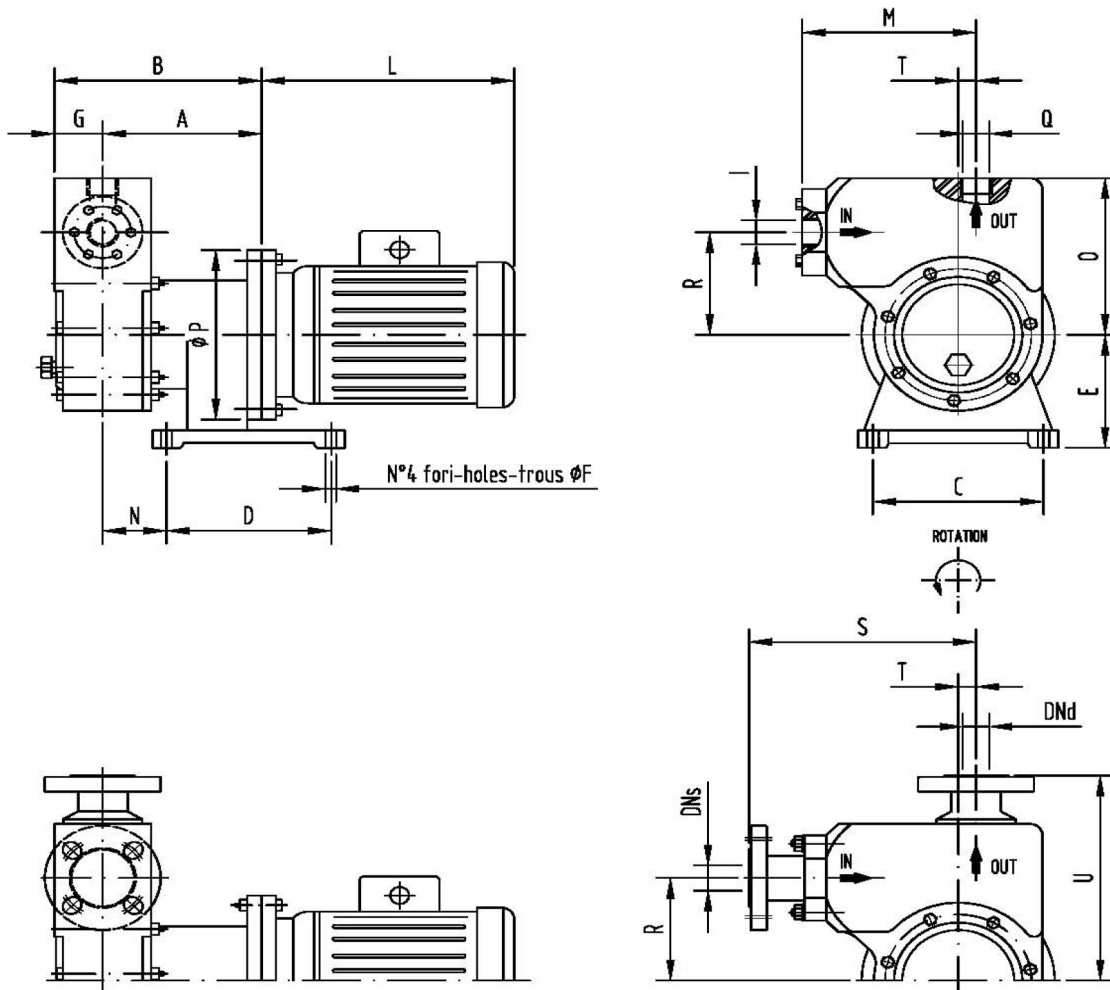

SPECIFICATION

FEATURES

Temp:	Max 100°C
Pressure:	10 Bar (System)
Connections:	PN16 Flange ANSI 150 Flange BSP Threaded

WETTED MATERIALS

Front Cover:	PP or PVDF
O Ring:	EPDM or Viton
Impeller:	PVDF
Shaft:	Ceramic
Bearings:	PTFEC
Rear Housing:	PP or PVDF

SPARES

REF	DESCRIPTION	MATERIAL	REF	DESCRIPTION	MATERIAL
10	Rear Casing (INCL 75D)	PP or PVDF	62R	Rear Ring	PP or PVDF
20	Ext. Magnet	Neodym. / Steel	70	Shaft (INCL 75D)	Ceramic
30	Int. Magnet (INCL 75B+75C)	PP or PVDF / CoSm	75	Sleeve Bearings (A+B+C+D)	PTFEC
40	Impeller	PVDF	78	Bracket (200-130-24)	Cast Iron
50	O Ring	Viton or EPDM	85	Pump Head (INCL. 75A)	PP or PVDF
62F	Front Ring	PP or PVDF			

PTM-SP 2.5X7.5

MAGNETICALLY DRIVEN, SINGLE-STAGE REGENERATIVE TURBINE

DIMENSIONS

MODEL	DNs / I		DNd / Q		A	B	C	D	E	F	G	L	M	N	O	P	R	S	T	U
	mm	Gas	mm	Gas																
2.5 x 7.5	25	1"	25	1"	191	240	155	193	136	12	49	270	209	73	227	200	152	255	4	273
2.5 x 8	25	1"	25	1"	191	240	155	193	136	12	49	270	209	73	227	200	152	255	4	273
3 x 10	32	1 1/4"	32	1 1/4"	245	305	250	290	200	16	60	402	255	71	260	300	170	308	22	315