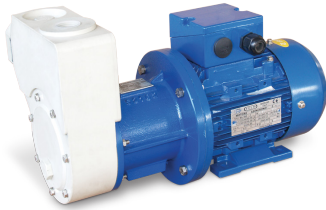

PTM-SP 2.5X7.5

MAGNETICALLY DRIVEN, SINGLE-STAGE SELF-PRIMING REGENERATIVE TURBINE

- ☑ Self-Priming Regenerative Turbine Pump
- ☑ Up to 6m³/h (100l/min) flow
- ☑ Up to 36.5m head
- ☑ Available with threaded or flanged connections
- ☑ No metal in contact with pumped liquid
- ☑ Available in Polypropylene or PVDF

SPECIFICATION

FEATURES

Temp:	Max 100°C
Pressure:	10 Bar (System)
Connections:	PN16 Flange ANSI 150 Flange BSP Threaded

WETTED MATERIALS

Front Cover:	PP or PVDF
O Ring:	EPDM or Viton
Impeller:	PVDF
Shaft:	Ceramic
Bearings:	PTFEC
Rear Housing:	PP or PVDF

SPARES

REF	DESCRIPTION	MATERIAL	REF	DESCRIPTION	MATERIAL
10	Rear Casing (INCL 75D)	PP or PVDF	62R	Rear Ring	PP or PVDF
20	Ext. Magnet	Neodym. / Steel	70	Shaft (INCL 75D)	Ceramic
30	Int. Magnet (INCL 75B+75C)	PP or PVDF / CoSm	75	Sleeve Bearings (A+B+C+D)	PTFEC
40	Impeller	PVDF	78	Bracket (200-130-24)	Cast Iron
50	O Ring	Viton or EPDM	85	Pump Head (INCL. 75A)	PP or PVDF
62F	Front Ring	PP or PVDF			