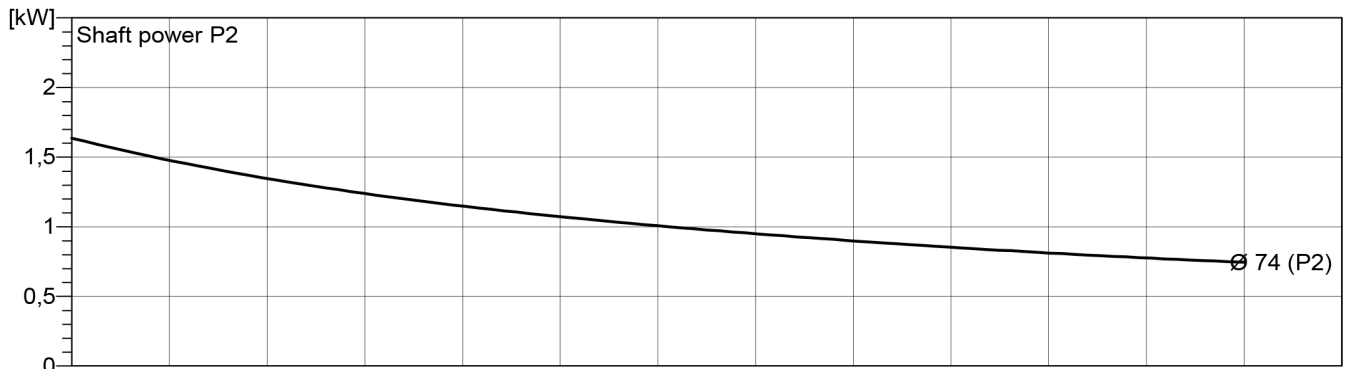

PTM-SP 2.5X7.5

MAGNETICALLY DRIVEN, SINGLE-STAGE REGENERATIVE TURBINE

PERFORMANCE

March May Ltd, Howard Road, Eaton Socon, St. Neots, Cambridgeshire, PE19 8NZ, UK

Tel: +44 (0) 1480 214444 Fax: +44 (0) 1480 405336 E-mail: sales@marchmay.co.uk Website: www.marchmay.co.uk