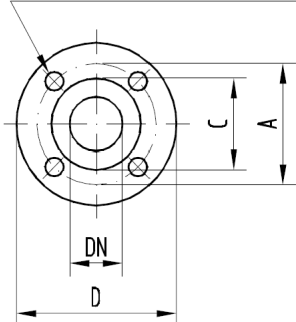

SPARES

REF	DESCRIPTION	MATERIAL	REF	DESCRIPTION	MATERIAL
10	Rear Casing (INCL 75D)	PP or PVDF	62R	Rear Ring	PP or PVDF
20	Ext. Magnet	Neodym. / Steel	70	Shaft (INCL 75D)	Ceramic
30	Int. Magnet (INCL 75B+75C)	PP or PVDF / CoSm	75	Sleeve Bearings (A+B+C+D)	PTFEC
40	Impeller	PVDF	78	Bracket (200-130-24)	Cast Iron
50	O Ring	Viton or EPDM	85	Pump Head (INCL. 75A)	PP or PVDF
62F	Front Ring	PP or PVDF			

PTM-SP 2.5X7.5

MAGNETICALLY DRIVEN, SINGLE-STAGE REGENERATIVE TURBINE

DIMENSIONS

MODEL	DNs / I		DNd / Q		A	B	C	D	E	F	G	L	M	N	O	P	R	S	T	U
	mm	Gas	mm	Gas																
2.5 x 7.5	25	1"	25	1"	191	240	155	193	136	12	49	270	209	73	227	200	152	255	4	273
2.5 x 8	25	1"	25	1"	191	240	155	193	136	12	49	270	209	73	227	200	152	255	4	273
3 x 10	32	1 1/4"	32	1 1/4"	245	305	250	290	200	16	60	402	255	71	260	300	170	308	22	315

N° F fori-holes-trous ϕG

DN	UNI PN 16				
	D	C	A	F	G
25			75	4	14-16
32			100	4	16-18

Ø	ANSI 150 RF				
	D	C	A	F	G
1"			69.8	4	14-16
1 1/4"			98.4	4	16-18

March May Ltd, Howard Road, Eaton Socon, St. Neots, Cambridgeshire, PE19 8NZ, UK