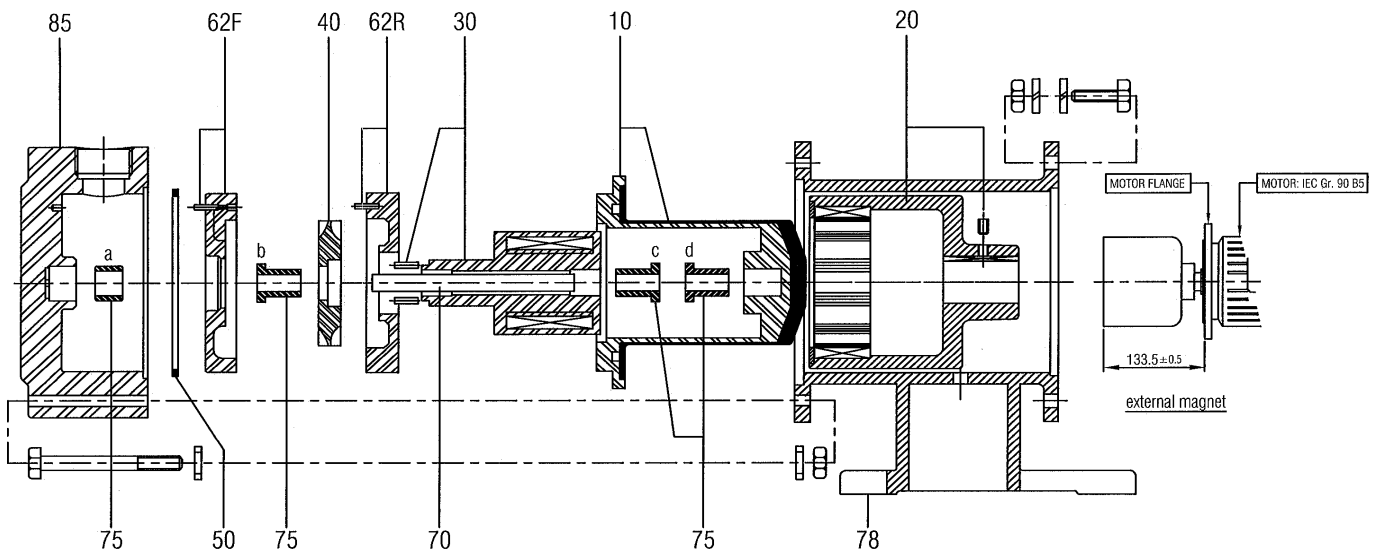

PTM-SP 2.5X7.5

MAGNETICALLY DRIVEN, SINGLE-STAGE SELF-PRIMING REGENERATIVE TURBINE

- ☑ Self-Priming Regenerative Turbine Pump
- ☑ Up to 6m³/h (100l/min) flow
- ☑ Up to 36.5m head
- ☑ Available with threaded or flanged connections
- ☑ No metal in contact with pumped liquid
- ☑ Available in Polypropylene or PVDF

SPECIFICATION

FEATURES

Temp:	Max 100°C
Pressure:	10 Bar (System)
Connections:	PN16 Flange ANSI 150 Flange BSP Threaded

WETTED MATERIALS

Front Cover:	PP or PVDF
O Ring:	EPDM or Viton
Impeller:	PVDF
Shaft:	Ceramic
Bearings:	PTFEC
Rear Housing:	PP or PVDF

SPARES

REF	DESCRIPTION	MATERIAL	REF	DESCRIPTION	MATERIAL
10	Rear Casing (INCL 75D)	PP or PVDF	62R	Rear Ring	PP or PVDF
20	Ext. Magnet	Neodym. / Steel	70	Shaft (INCL 75D)	Ceramic
30	Int. Magnet (INCL 75B+75C)	PP or PVDF / CoSm	75	Sleeve Bearings (A+B+C+D)	PTFEC
40	Impeller	PVDF	78	Bracket (200-130-24)	Cast Iron
50	O Ring	Viton or EPDM	85	Pump Head (INCL. 75A)	PP or PVDF
62F	Front Ring	PP or PVDF			

PTM-SP 2.5X7.5

MAGNETICALLY DRIVEN, SINGLE-STAGE REGENERATIVE TURBINE

DIMENSIONS

MODEL	DNs / I		DNd / Q		A	B	C	D	E	F	G	L	M	N	O	P	R	S	T	U
	mm	Gas	mm	Gas																
2.5 x 7.5	25	1"	25	1"	191	240	155	193	136	12	49	270	209	73	227	200	152	255	4	273
2.5 x 8	25	1"	25	1"	191	240	155	193	136	12	49	270	209	73	227	200	152	255	4	273
3 x 10	32	1 1/4"	32	1 1/4"	245	305	250	290	200	16	60	402	255	71	260	300	170	308	22	315