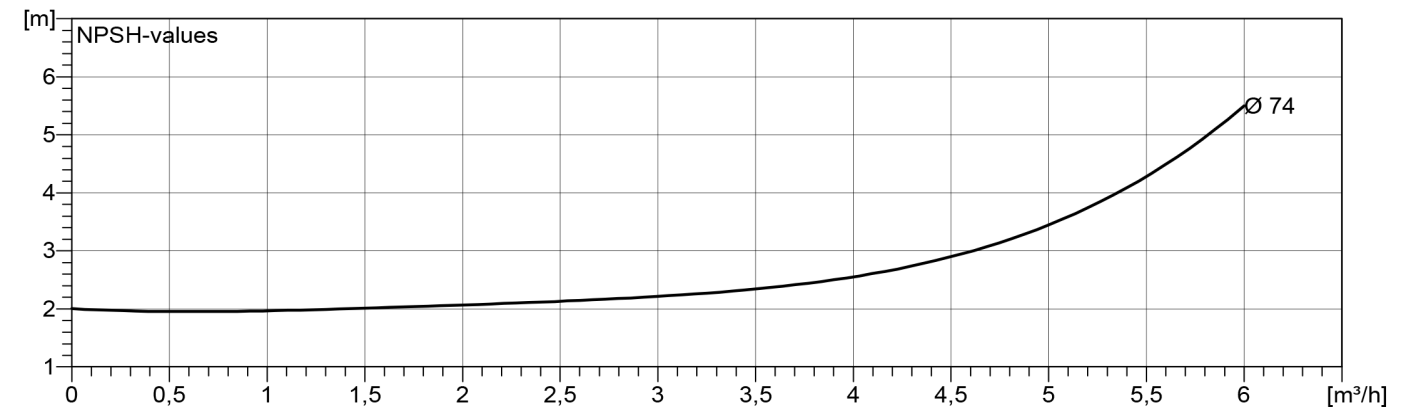

PTM-SP 2.5X7.5

MAGNETICALLY DRIVEN, SINGLE-STAGE REGENERATIVE TURBINE

PERFORMANCE

March May Ltd, Howard Road, Eaton Socon, St. Neots, Cambridgeshire, PE19 8NZ, UK

Tel: +44 (0) 1480 214444 Fax: +44 (0) 1480 405336 E-mail: sales@marchmay.co.uk Website: www.marchmay.co.uk