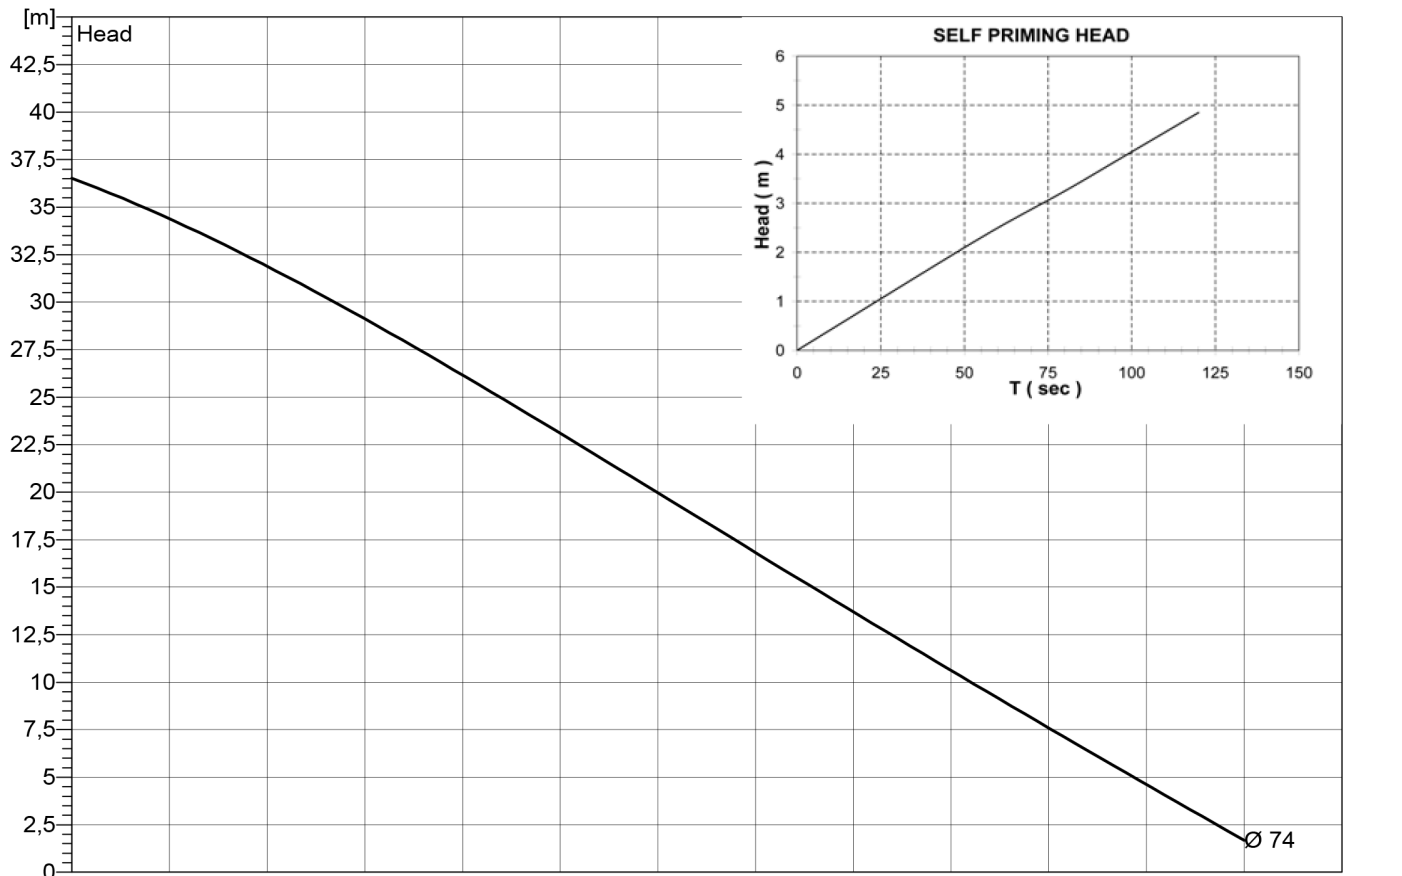

PTM-SP 2.5X7.5

MAGNETICALLY DRIVEN, SINGLE-STAGE REGENERATIVE TURBINE

PERFORMANCE

March May Ltd, Howard Road, Eaton Socon, St. Neots, Cambridgeshire, PE19 8NZ, UK

Tel: +44 (0) 1480 214444 Fax: +44 (0) 1480 405336 E-mail: sales@marchmay.co.uk Website: www.marchmay.co.uk