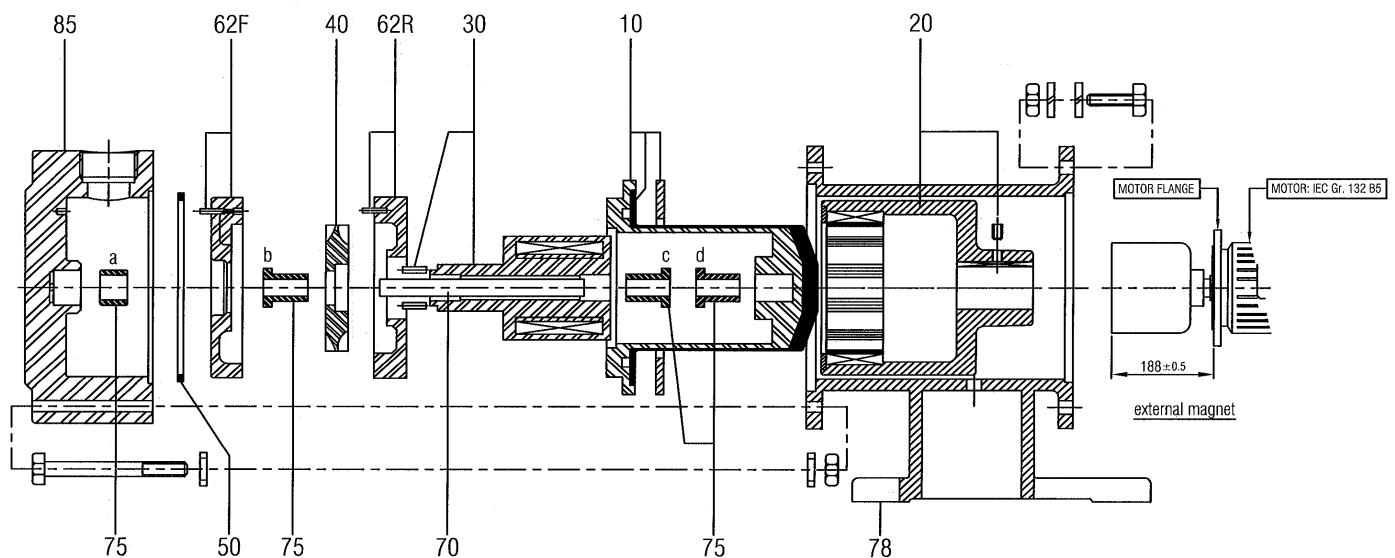

PTM-SP 3X10

MAGNETICALLY DRIVEN, SINGLE-STAGE SELF-PRIMING REGENERATIVE TURBINE

- ☑ Self-Priming Regenerative Turbine Pump
- ☑ Up to 12m³/h (200l/min) flow
- ☑ Up to 52m head
- ☑ Available with threaded or flanged connections
- ☑ No metal in contact with pumped liquid
- ☑ Available in Polypropylene or PVDF

SPECIFICATION

FEATURES

Temp: Max 100°C
 Pressure: 10 Bar (System)
 Connections: PN16 Flange
 ANSI 150 Flange
 BSP Threaded

WETTED MATERIALS

Front Cover: PP or PVDF
 O Ring: EPDM or Viton
 Impeller: PVDF
 Shaft: Ceramic
 Bearings: PTFEC
 Rear Housing: PP or PVDF

SPARES

REF	DESCRIPTION	MATERIAL	REF	DESCRIPTION	MATERIAL
10	Rear Casing (INCL 75D)	PP or PVDF	62R	Rear Ring	PP or PVDF
20	Ext. Magnet	Neodym. / Steel	70	Shaft (INCL 75D)	Ceramic
30	Int. Magnet (INCL 75B+75C)	PP or PVDF / CoSm	75	Sleeve Bearings (A+B+C+D)	PTFEC
40	Impeller	PVDF	78	Bracket (200-130-24)	Cast Iron
50	O Ring	Viton or EPDM	85	Pump Head (INCL. 75A)	PP or PVDF
62F	Front Ring	PP or PVDF			

MAGNETICALLY DRIVEN, SINGLE-STAGE REGENERATIVE TURBINE

DIMENSIONS

MODEL	DNs / I		DNd / Q		A	B	C	D	E	F	G	L	M	N	O	P	R	S	T	U
	mm	Gas	mm	Gas																
2.5 x 7.5	25	1"	25	1"	191	240	155	193	136	12	49	270	209	73	227	200	152	255	4	273
2.5 x 8	25	1"	25	1"	191	240	155	193	136	12	49	270	209	73	227	200	152	255	4	273
3 x 10	32	1 1/4"	32	1 1/4"	245	305	250	290	200	16	60	402	255	71	260	300	170	308	22	315