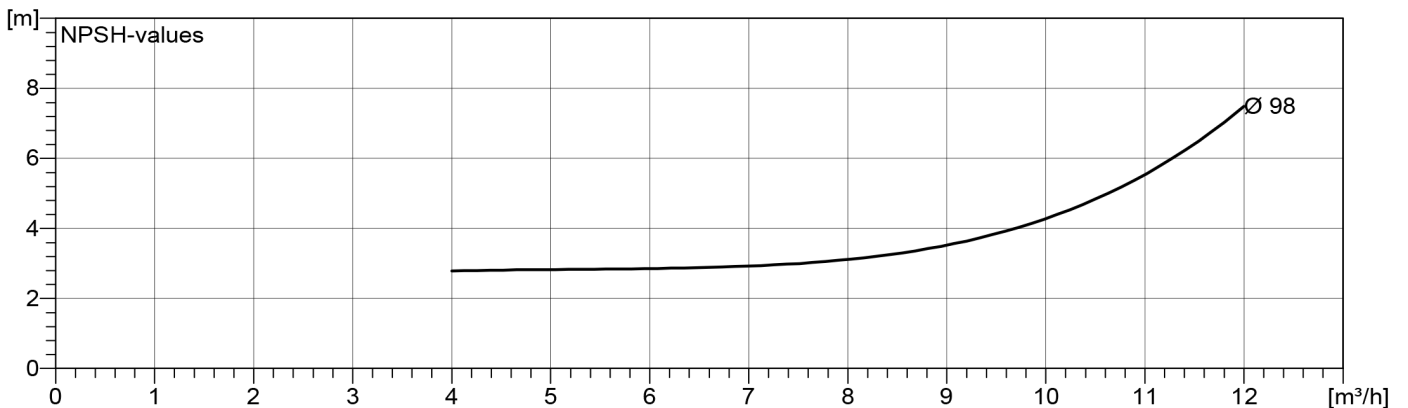

PTM-SP 3X10

MAGNETICALLY DRIVEN, SINGLE-STAGE REGENERATIVE TURBINE

PERFORMANCE

March May Ltd, Howard Road, Eaton Socon, St. Neots, Cambridgeshire, PE19 8NZ, UK

Tel: +44 (0) 1480 214444 Fax: +44 (0) 1480 405336 E-mail: sales@marchmay.co.uk Website: www.marchmay.co.uk