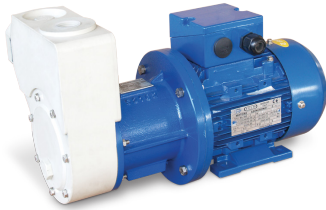

PTM-SP 3X10

MAGNETICALLY DRIVEN, SINGLE-STAGE SELF-PRIMING REGENERATIVE TURBINE

- ☑ Self-Priming Regenerative Turbine Pump
- ☑ Up to 12m³/h (200l/min) flow
- ☑ Up to 52m head
- ☑ Available with threaded or flanged connections
- ☑ No metal in contact with pumped liquid
- ☑ Available in Polypropylene or PVDF

SPECIFICATION

FEATURES

Temp: Max 100°C
 Pressure: 10 Bar (System)
 Connections: PN16 Flange
 ANSI 150 Flange
 BSP Threaded

WETTED MATERIALS

Front Cover: PP or PVDF
 O Ring: EPDM or Viton
 Impeller: PVDF
 Shaft: Ceramic
 Bearings: PTFEC
 Rear Housing: PP or PVDF

SPARES

REF	DESCRIPTION	MATERIAL	REF	DESCRIPTION	MATERIAL
10	Rear Casing (INCL 75D)	PP or PVDF	62R	Rear Ring	PP or PVDF
20	Ext. Magnet	Neodym. / Steel	70	Shaft (INCL 75D)	Ceramic
30	Int. Magnet (INCL 75B+75C)	PP or PVDF / CoSm	75	Sleeve Bearings (A+B+C+D)	PTFEC
40	Impeller	PVDF	78	Bracket (200-130-24)	Cast Iron
50	O Ring	Viton or EPDM	85	Pump Head (INCL. 75A)	PP or PVDF
62F	Front Ring	PP or PVDF			