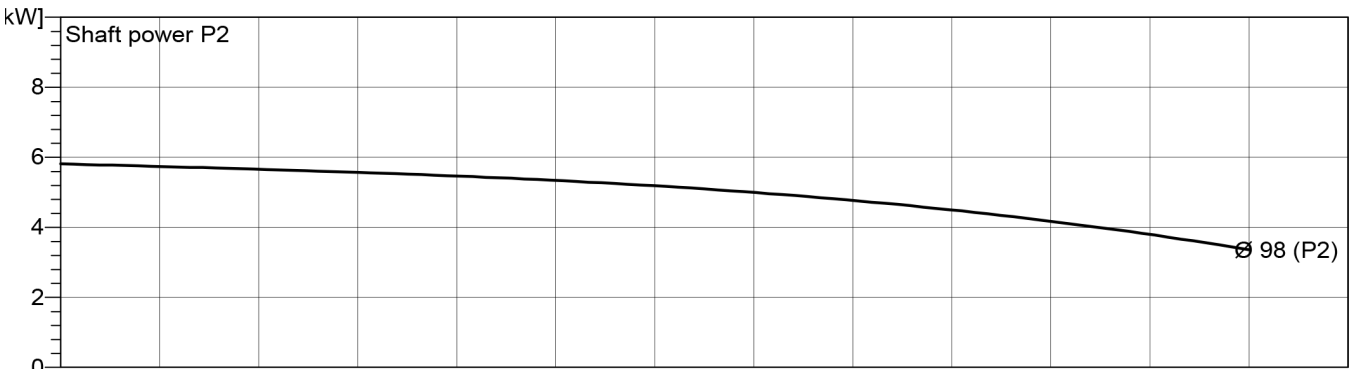

PTM-SP 3X10

MAGNETICALLY DRIVEN, SINGLE-STAGE REGENERATIVE TURBINE

PERFORMANCE

March May Ltd, Howard Road, Eaton Socon, St. Neots, Cambridgeshire, PE19 8NZ, UK

Tel: +44 (0) 1480 214444 Fax: +44 (0) 1480 405336 E-mail: sales@marchmay.co.uk Website: www.marchmay.co.uk