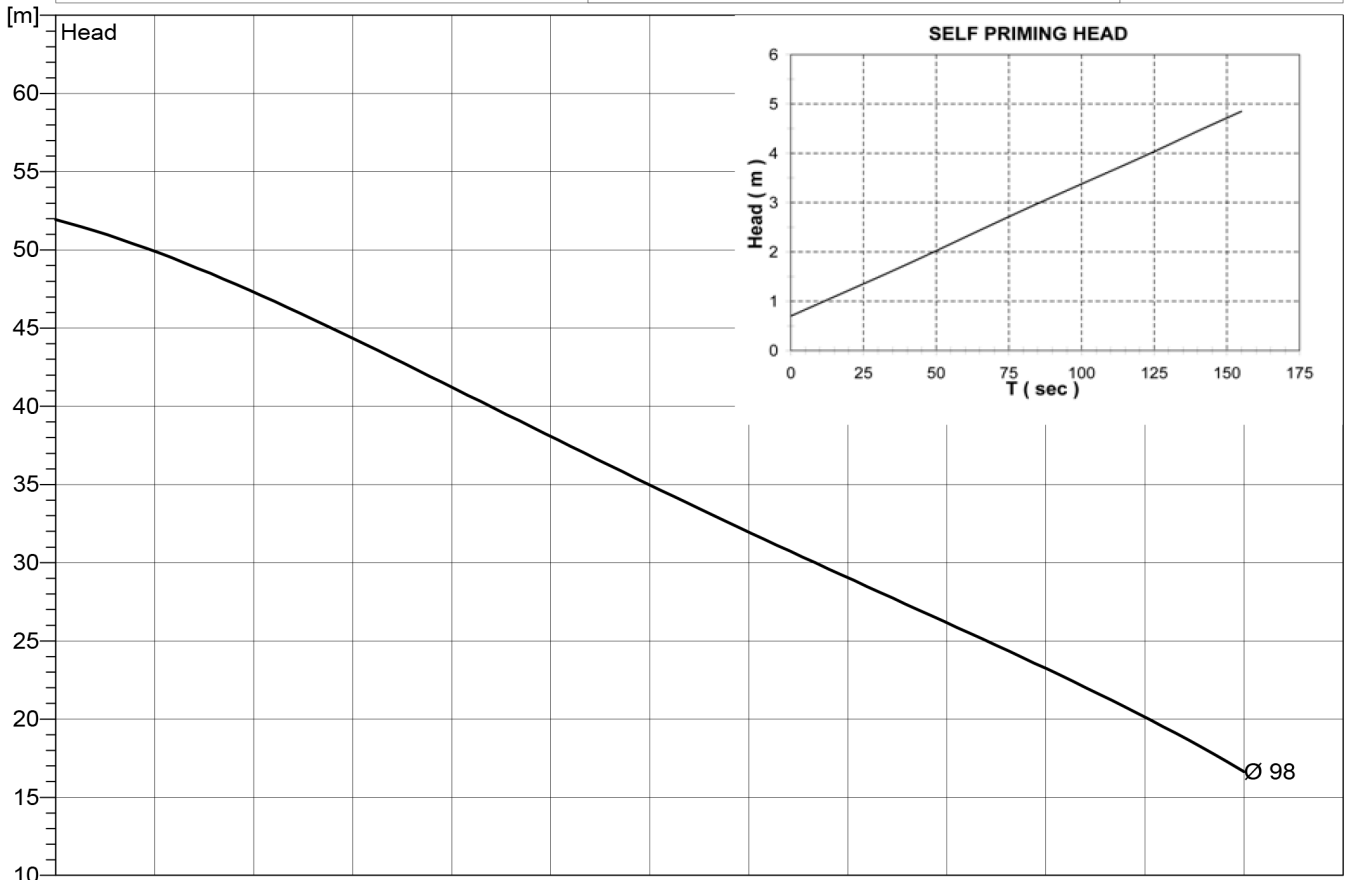

PTM-SP 3X10

MAGNETICALLY DRIVEN, SINGLE-STAGE REGENERATIVE TURBINE

PERFORMANCE

March May Ltd, Howard Road, Eaton Socon, St. Neots, Cambridgeshire, PE19 8NZ, UK

Tel: +44 (0) 1480 214444 Fax: +44 (0) 1480 405336 E-mail: sales@marchmay.co.uk Website: www.marchmay.co.uk