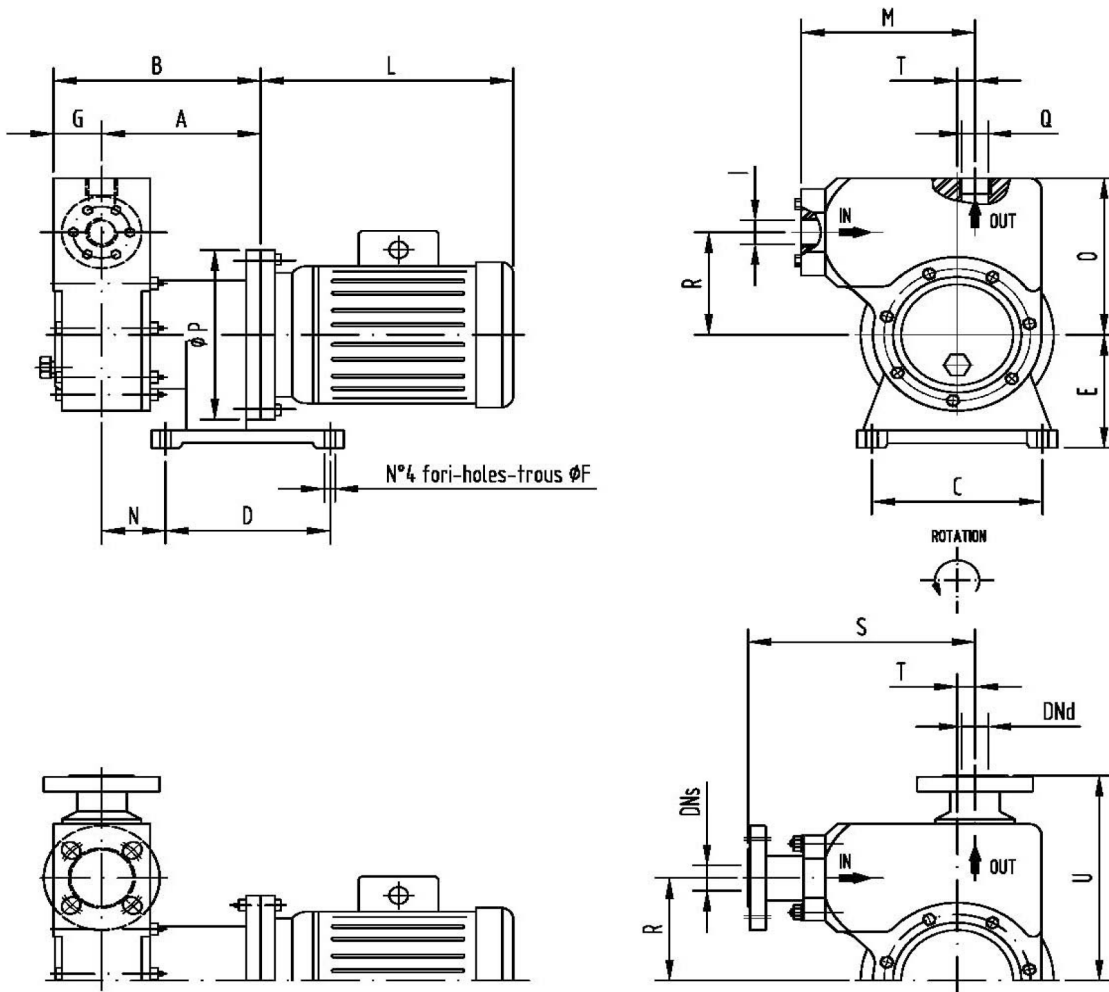

SPECIFICATION

FEATURES

Temp: Max 100°C
 Pressure: 10 Bar (System)
 Connections: PN16 Flange
 ANSI 150 Flange
 BSP Threaded

WETTED MATERIALS

Front Cover: PP or PVDF
 O Ring: EPDM or Viton
 Impeller: PVDF
 Shaft: Ceramic
 Bearings: PTFEC
 Rear Housing: PP or PVDF

SPARES

REF	DESCRIPTION	MATERIAL	REF	DESCRIPTION	MATERIAL
10	Rear Casing (INCL 75D)	PP or PVDF	62R	Rear Ring	PP or PVDF
20	Ext. Magnet	Neodym. / Steel	70	Shaft (INCL 75D)	Ceramic
30	Int. Magnet (INCL 75B+75C)	PP or PVDF / CoSm	75	Sleeve Bearings (A+B+C+D)	PTFEC
40	Impeller	PVDF	78	Bracket (200-130-24)	Cast Iron
50	O Ring	Viton or EPDM	85	Pump Head (INCL. 75A)	PP or PVDF
62F	Front Ring	PP or PVDF			

MAGNETICALLY DRIVEN, SINGLE-STAGE REGENERATIVE TURBINE

DIMENSIONS

MODEL	DNs / I		DNd / Q		A	B	C	D	E	F	G	L	M	N	O	P	R	S	T	U
	mm	Gas	mm	Gas																
2.5 x 7.5	25	1"	25	1"	191	240	155	193	136	12	49	270	209	73	227	200	152	255	4	273
2.5 x 8	25	1"	25	1"	191	240	155	193	136	12	49	270	209	73	227	200	152	255	4	273
3 x 10	32	1 1/4"	32	1 1/4"	245	305	250	290	200	16	60	402	255	71	260	300	170	308	22	315