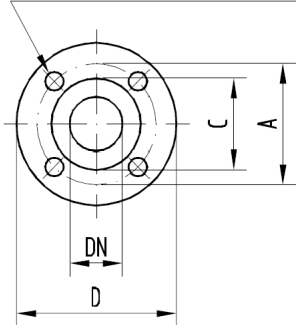

MODEL	DNs / I		DNd / Q		A	B	C	D	E	F	G	L	M	N	O	P	R	S	T	U
	mm	Gas	mm	Gas																
2.5 x 7.5	25	1"	25	1"	191	240	155	193	136	12	49	270	209	73	227	200	152	255	4	273
2.5 x 8	25	1"	25	1"	191	240	155	193	136	12	49	270	209	73	227	200	152	255	4	273
3 x 10	32	1 1/4"	32	1 1/4"	245	305	250	290	200	16	60	402	255	71	260	300	170	308	22	315

N° F fori-holes-trous ØG